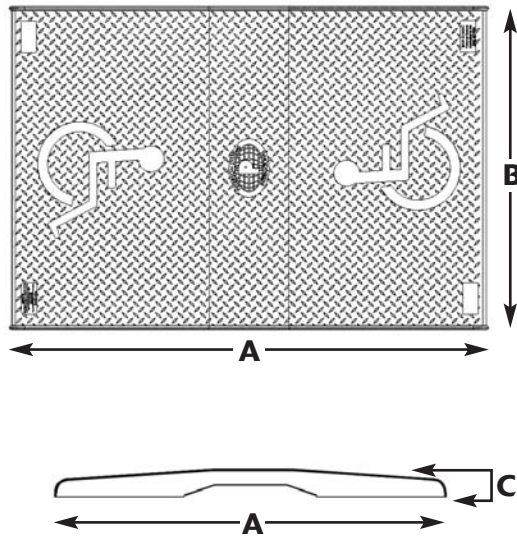

- 4.8 degree ramps allow easy access for wheelchairs, carts and dollies
- Rugged enough to handle forklift traffic
- Slip resistant surface provides traction for pedestrians, forklifts, wheelchairs, golf carts and other carts with small wheels

Drawings are representational and are not necessarily to scale.

WASP Drop Over

Dimensions

DESCRIPTION	MODEL #	Length (A)	Width (B)	Height (C)	Weight (lbs.)	Channels	
						Width (D)	Height (E)
Single Piece ADA Compatible Ramp	WASP Drop Over	59"	40"	2.5"	86	n/a	n/a