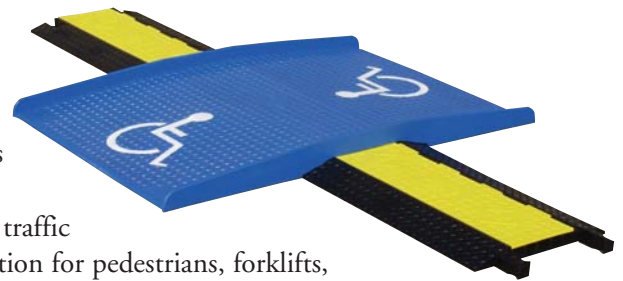

WASP™ DROP OVER

Single Piece ADA Compatible Special Access Ramp

The **WASP** (*Walkway Access for Special Purposes*) **Drop Over** is the quickest way to provide an ADA compatible ramp for cable protector systems. The ramp system's one piece construction requires no assembly – just drop it in place. The WASP Drop Over (WASP DO) provides a single width ramp for wheelchair, cart, forklift and pedestrian access.

WASP Drop Over is compatible with Yellow Jacket® Classic, Bumble Bee® and select other four and five channel cable protectors.

**Drop-in-place,
ADA Compatible
Ramp for Cable
Protectors**

Easy Access for Wheelchairs, Carts and Forklifts

- 4.8 degree ramps allow easy access for wheelchairs, carts and dollies
- Rugged enough to handle forklift traffic
- Slip resistant surface provides traction for pedestrians, forklifts, wheelchairs, golf carts and other carts with small wheels

Fully ADA Compatible

The WASP DO is fully compatible with all ADA guidelines including ramp angle, avenues of approach, slip resistance and non conductivity.

One Step Installation

- Simply drop the WASP DO over 4 or 5 channel cable protector systems (1.25" diameter channels)